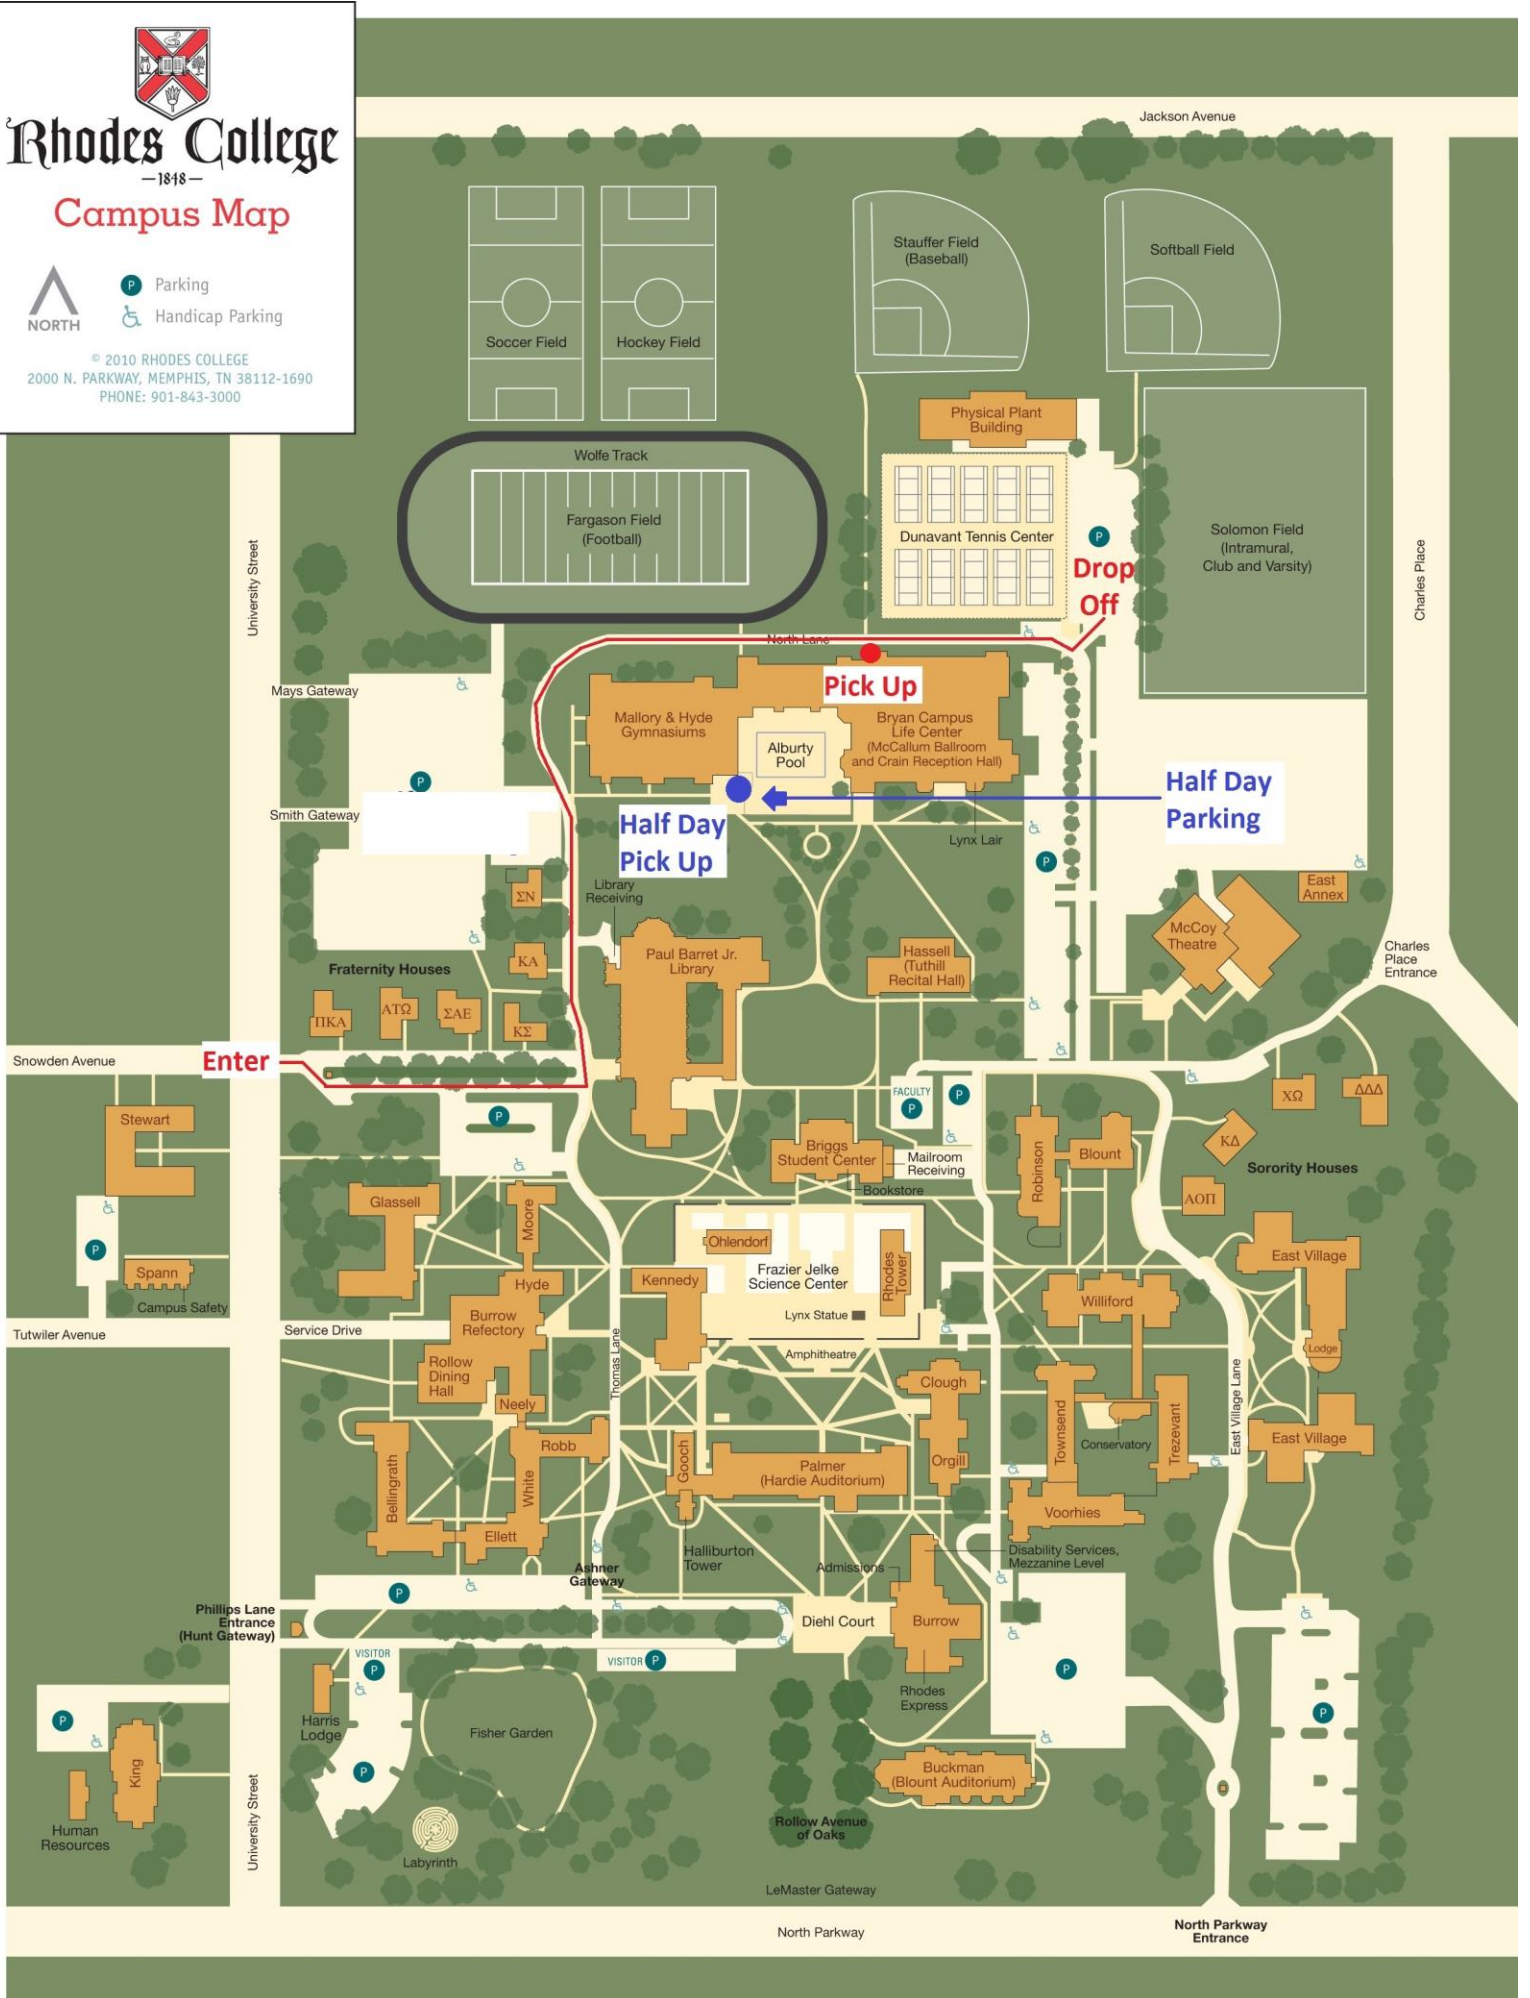

Rhodes College

—1848—

Campus Map

Parking

Handicap Parking

© 2010 RHODES COLLEGE

2000 N. PARKWAY, MEMPHIS, TN 38112-1690

PHONE: 901-843-3000

Enter

Pick Up

Half Day Pick Up

Drop Off

Half Day Parking

Phillips Lane Entrance (Hunt Gateway)

North Parkway

North Parkway Entrance